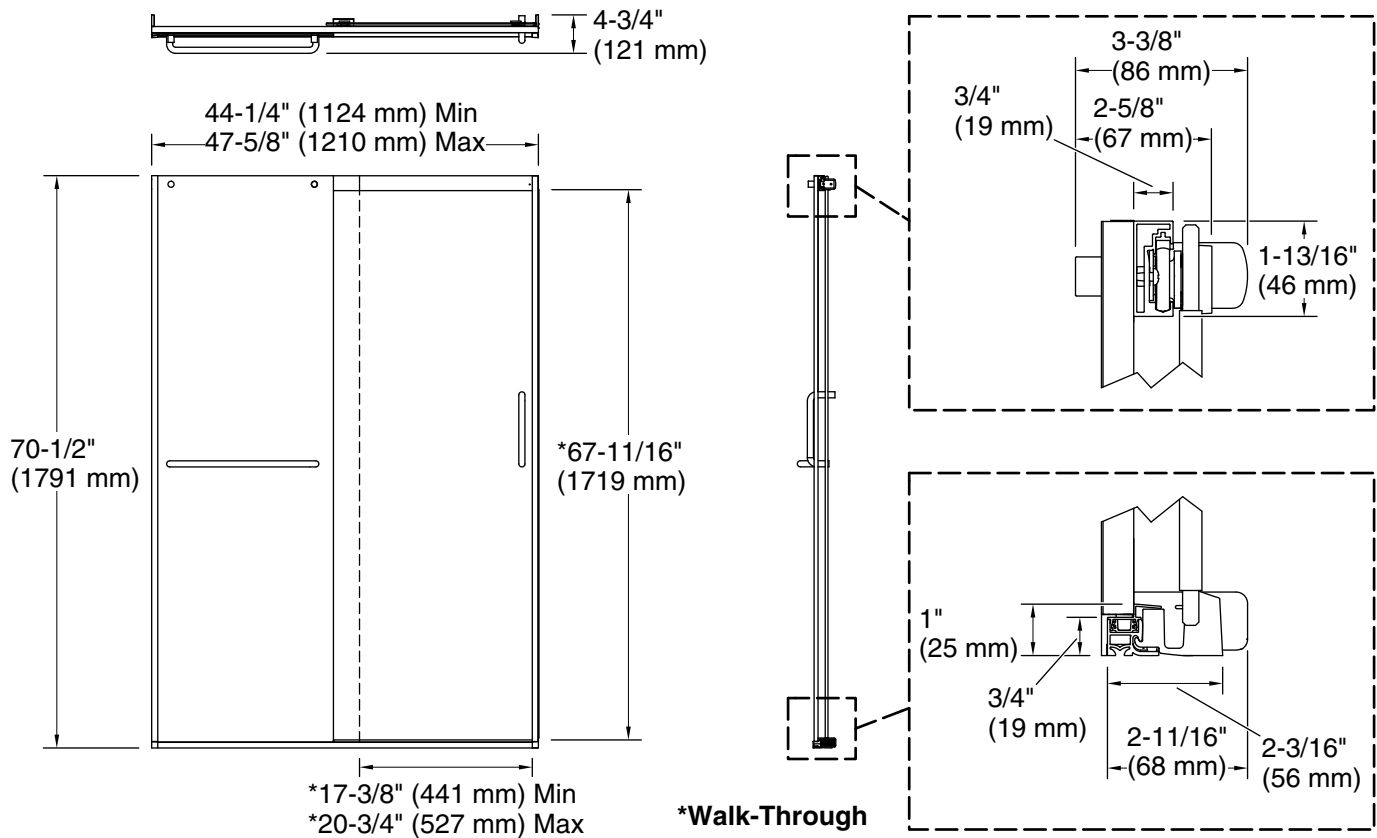

*Walk-Through

Technical Information

All product dimensions are nominal.

Installation type:	For shower base installation
Opening Width - Min:	44-1/4" (1124 mm)
Opening Width - Max:	47-5/8" (1210 mm)
Walk-through - Min:	17-3/8" (441 mm)
Walk-through - Max:	20-3/4" (527 mm)
Base-To-Wall Radius - Max:	1/2" (13 mm)
Glass thickness:	1/4" (6 mm)
Glass coating:	CleanCoat®

Notes

Install this product according to the installation instructions.

The vertical opening should be a minimum of 73-13/16" (1875 mm) to allow for installation clearance.